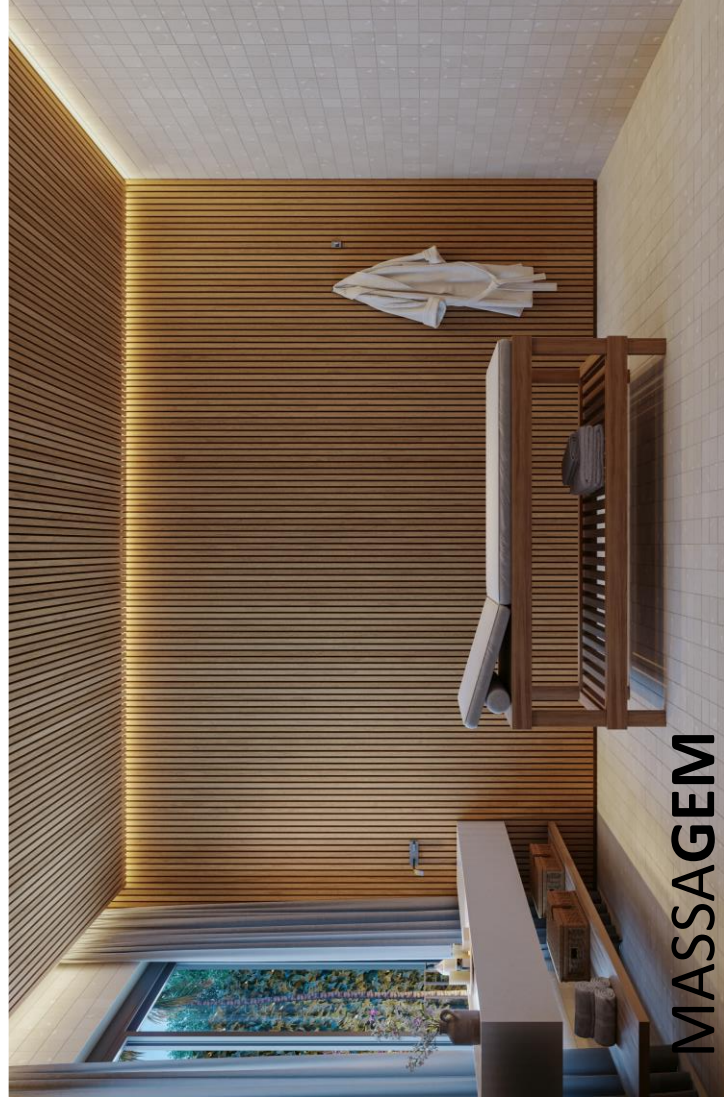

PISCINA COBERTA

MASSAGEM