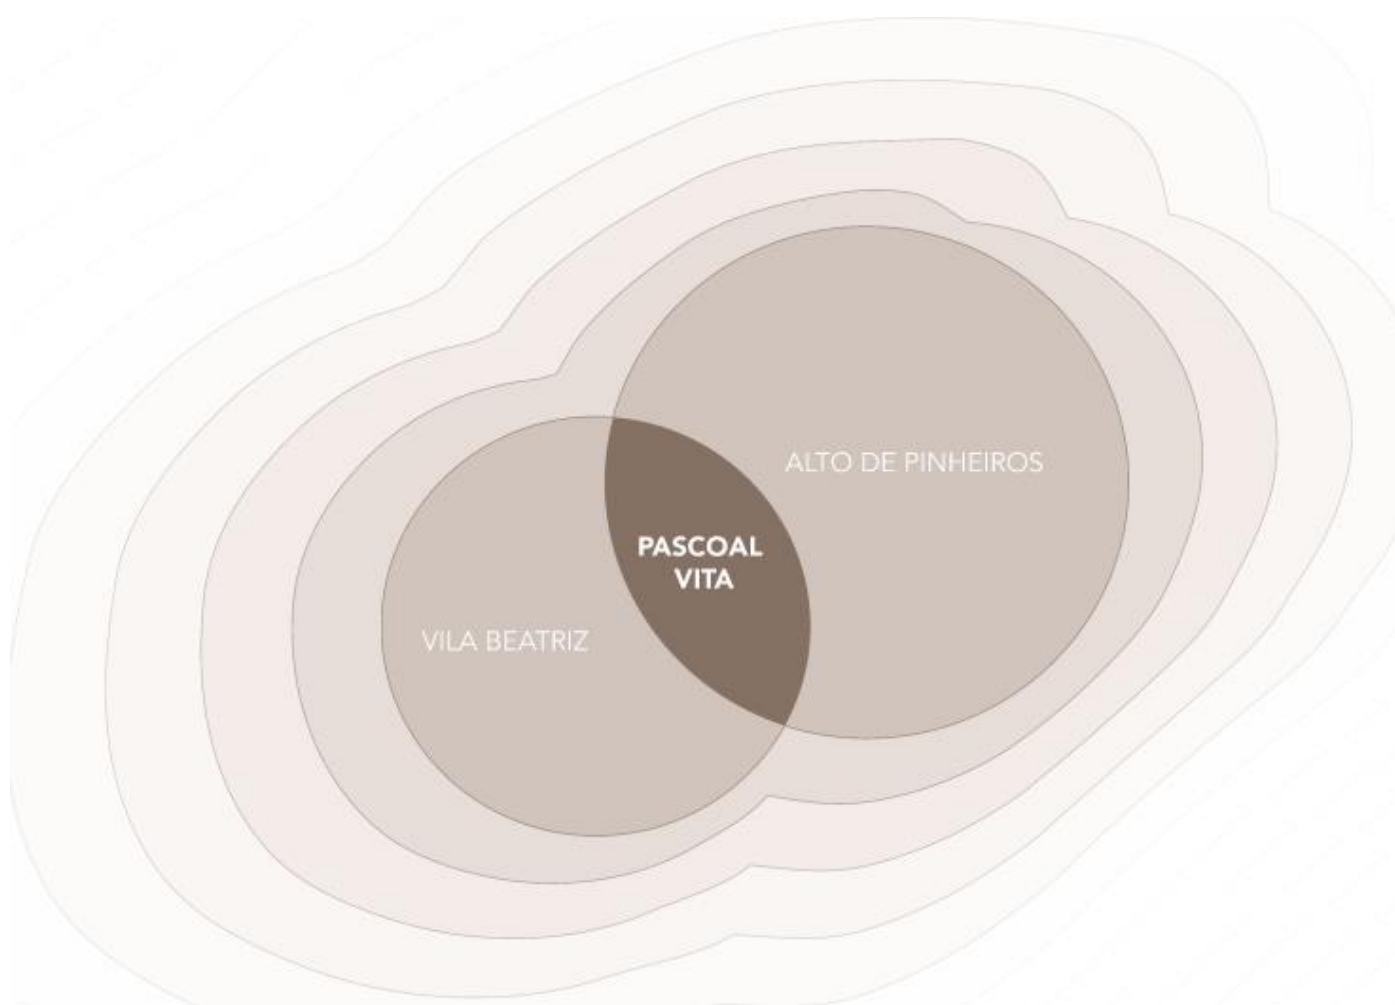

NO ÚLTIMO GRANDE TERRENO DA REGIÃO,
SURGE O BEATRIZ ALTO DE PINHEIROS.

**A UNIÃO DO CONSAGRADO COM O
EXCLUSIVO.**

RUA PASCOAL VITA, 331